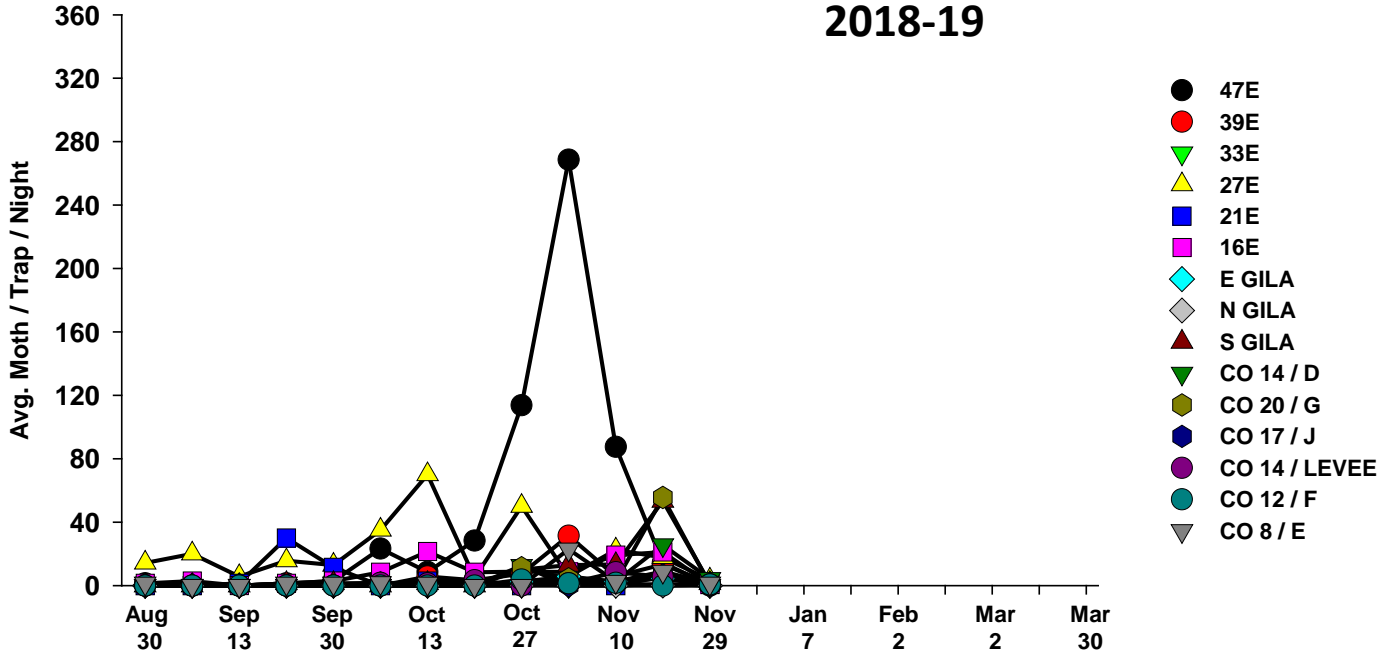

Beet Armyworm

2017-18

Cabbage Looper

2018-19

Cabbage Looper

2017-18

Whiteflies

2018-19

Whiteflies

2017-18

Thrips

2018-19

Thrips

2017-18

Aphids

2018-19

Aphids

2017-18

Leafminers

2018-19

Leafminers

2017-18