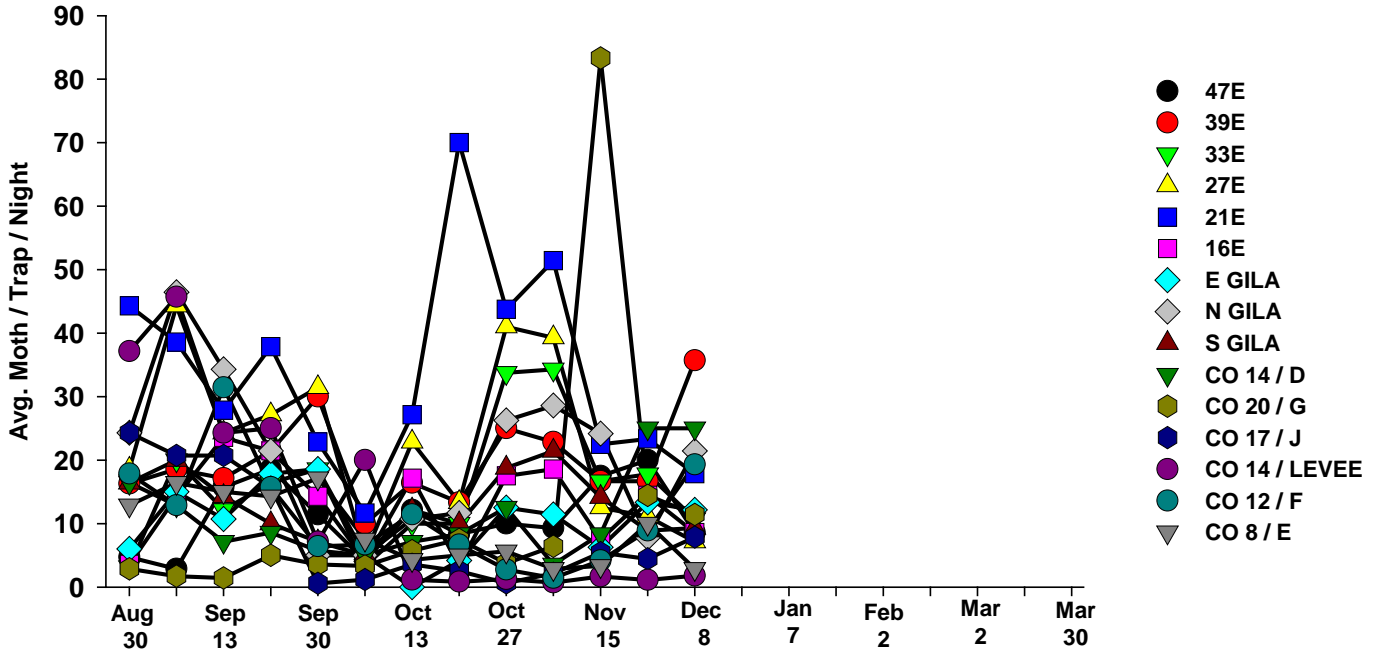

The pests being monitored include: corn earworm, beet armyworm, cabbage looper using pheromone traps; aphids, thrips, leafminers and whiteflies using yellow sticky traps. Traps are checked weekly and data is available in the bi-weekly Veg IPM updates. If a PCA or grower is interested in weekly counts, those can be made available by contacting us. A total of 15 trapping locations have been established in the following areas (approximate location):

Area-wide Insect Trapping Network

North Gila Valley

Corn Earworm

2018-19

Corn Earworm

2017-18

Beet Armyworm

2018-19

Beet Armyworm

2017-18

Cabbage Looper

2018-19

Cabbage Looper

2017-18

Whiteflies

2018-19

Whiteflies

2017-18

Thrips

2018-19

Thrips

2017-18

Aphids

2018-19