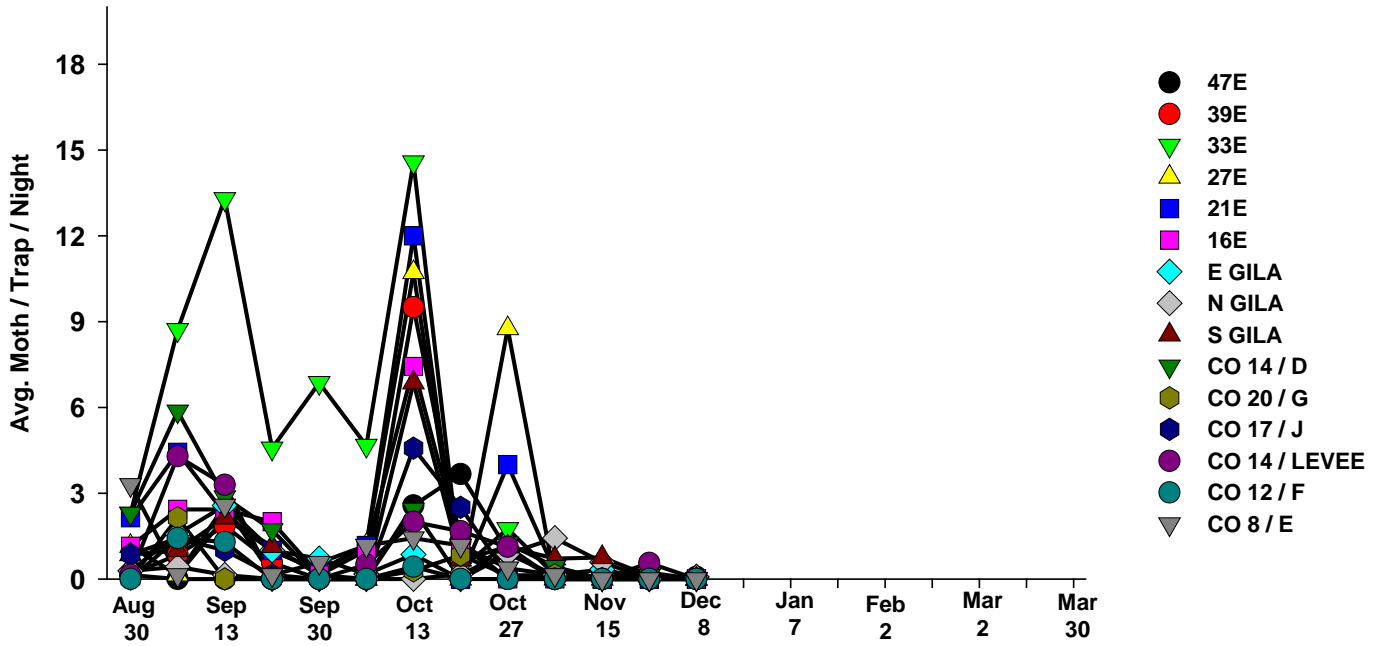

The pests being monitored include: corn earworm, beet armyworm, cabbage looper using pheromone traps; aphids, thrips, leafminers and whiteflies using yellow sticky traps. Traps are checked weekly and data is available in the bi-weekly Veg IPM updates. If a PCA or grower is interested in weekly counts, those can be made available by contacting us. A total of 15 trapping locations have been established in the following areas (approximate location):

Trap Locations

1	Tacna/Texas Hill	47E and Co. 2 St.
2	Tacna/Roll	38E and Co. 4 St.
3	Roll/Wellton	33E and Co. 7 St.
4	Wellton	27E and Co. 10 St.
5	Dome Valley	21E and Co. 8 St.
6	Dome Valley	17E and Co. 6 St.
7	East Gila Valley	10E and Hwy 95
8	North Gila Valley	Laguna Dam Rd and Co. 3 St
9	South Gila Valley	5E and 24th St.
10	Yuma Valley	Co. 14 and Ave D
11	Yuma Valley	Co. 19 and Ave G
12	Yuma Valley	Co. 22 and Ave I
13	Yuma Valley	Co. 17 and Ave J
14	Yuma Valley	Co. 12 and Ave F
15	Yuma Valley	Co. 8 and Ave E

Area-wide Insect Trapping Network

North Gila Valley

Corn Earworm

2018-19

Corn Earworm

2017-18

Beet Armyworm

2018-19

Beet Armyworm

2017-18

Cabbage Looper

2018-19

Cabbage Looper

2017-18

Whiteflies

2018-19