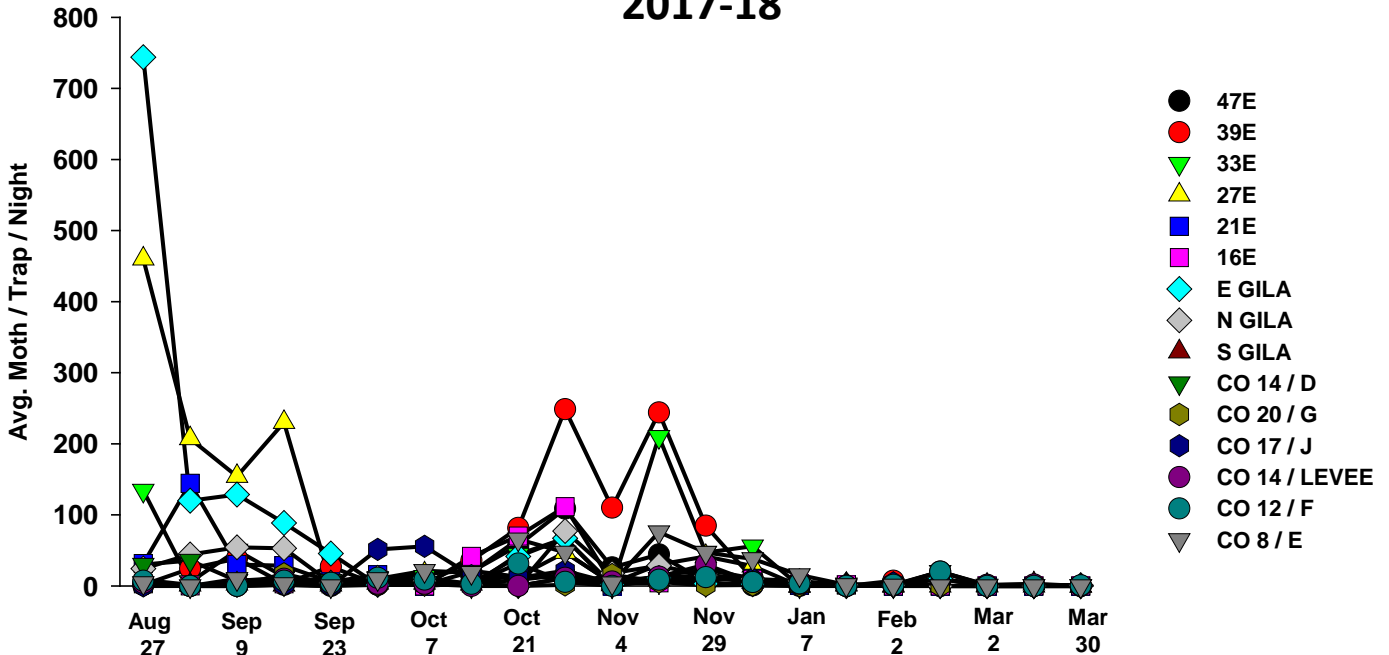

The pests being monitored include: corn earworm, beet armyworm, cabbage looper using pheromone traps; aphids, thrips, leafminers and whiteflies using yellow sticky traps. Traps are checked weekly and data is available in the bi-weekly Veg IPM updates. If a PCA or grower is interested in weekly counts, those can be made available by contacting us. A total of 15 trapping locations have been established in the following areas (approximate location):

Area-wide Insect Trapping Network

North Gila Valley

Corn Earworm

2018-19

Corn Earworm

2017-18

Beet Armyworm

2018-19

Beet Armyworm

2017-18

Cabbage Looper

2018-19

Cabbage Looper

2017-18

Whiteflies

2018-19

Whiteflies

2017-18

Thrips

2018-19

Thrips

2017-18

Aphids

2018-19