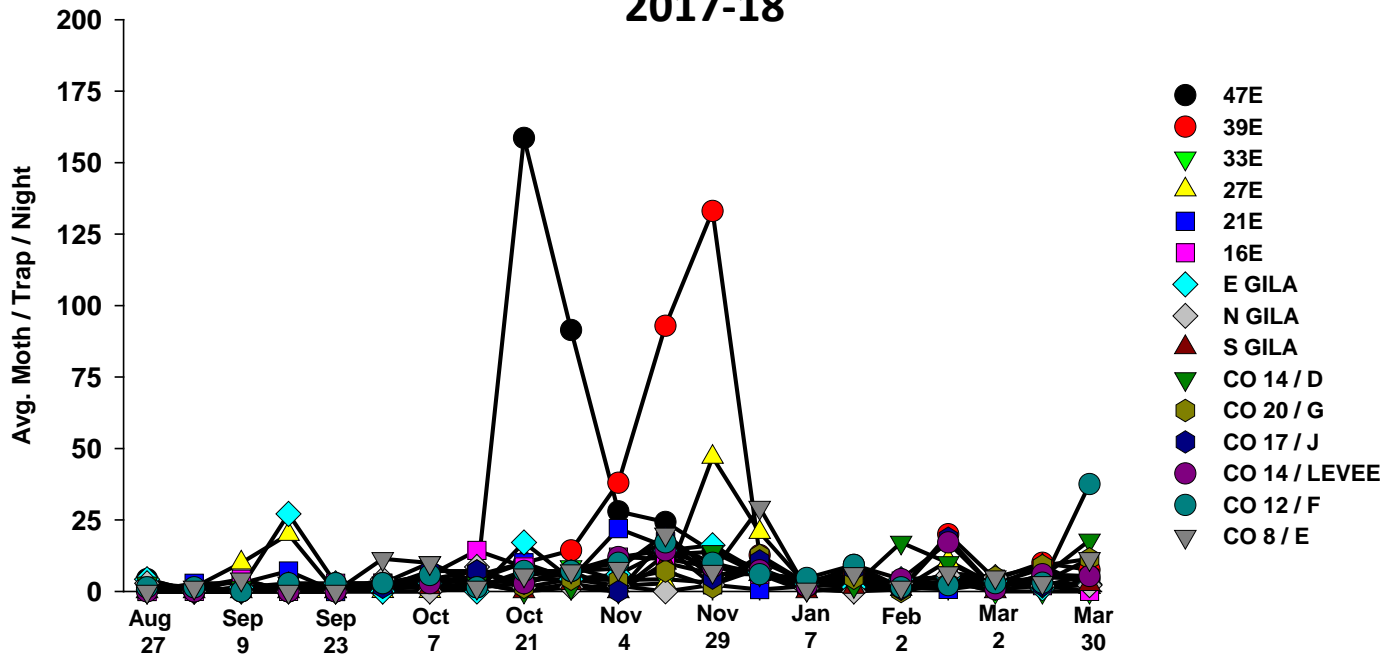

The pests being monitored include: corn earworm, beet armyworm, cabbage looper using pheromone traps; aphids, thrips, leafminers and whiteflies using yellow sticky traps. Traps are checked weekly and data is available in the bi-weekly Veg IPM updates. If a PCA or grower is interested in weekly counts, those can be made available by contacting us. A total of 15 trapping locations have been established in the following areas (approximate location):

Beet Armyworm

2017-18

Cabbage Looper

2018-19

Cabbage Looper

2017-18

Whiteflies

2018-19

Whiteflies

2017-18

Thrips

2018-19

Thrips

2017-18

Aphids

2018-19

Aphids

2017-18

Leafminers

2018-19

Leafminers

2017-18