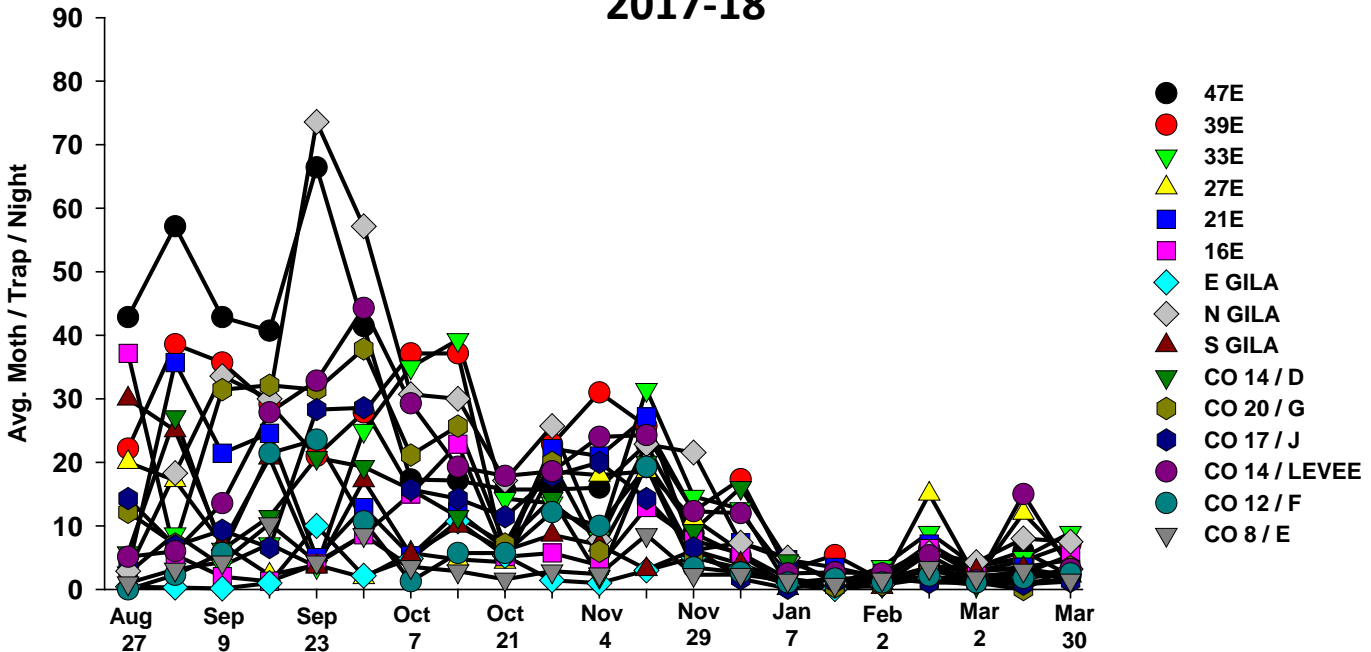

The pests being monitored include: corn earworm, beet armyworm, cabbage looper using pheromone traps; aphids, thrips, leafminers and whiteflies using yellow sticky traps. Traps are checked weekly and data is available in the bi-weekly Veg IPM updates. If a PCA or grower is interested in weekly counts, those can be made available by contacting us. A total of 15 trapping locations have been established in the following areas (approximate location):

Area-wide Insect Trapping Network

North Gila Valley

Corn Earworm

2018-19

Corn Earworm

2017-18

Beet Armyworm

2018-19

Beet Armyworm

2017-18

Cabbage Looper

2018-19

Cabbage Looper

2017-18

Whiteflies

2018-19

Whiteflies

2017-18

Thrips

2018-19

Thrips

2017-18

Aphids

2018-19