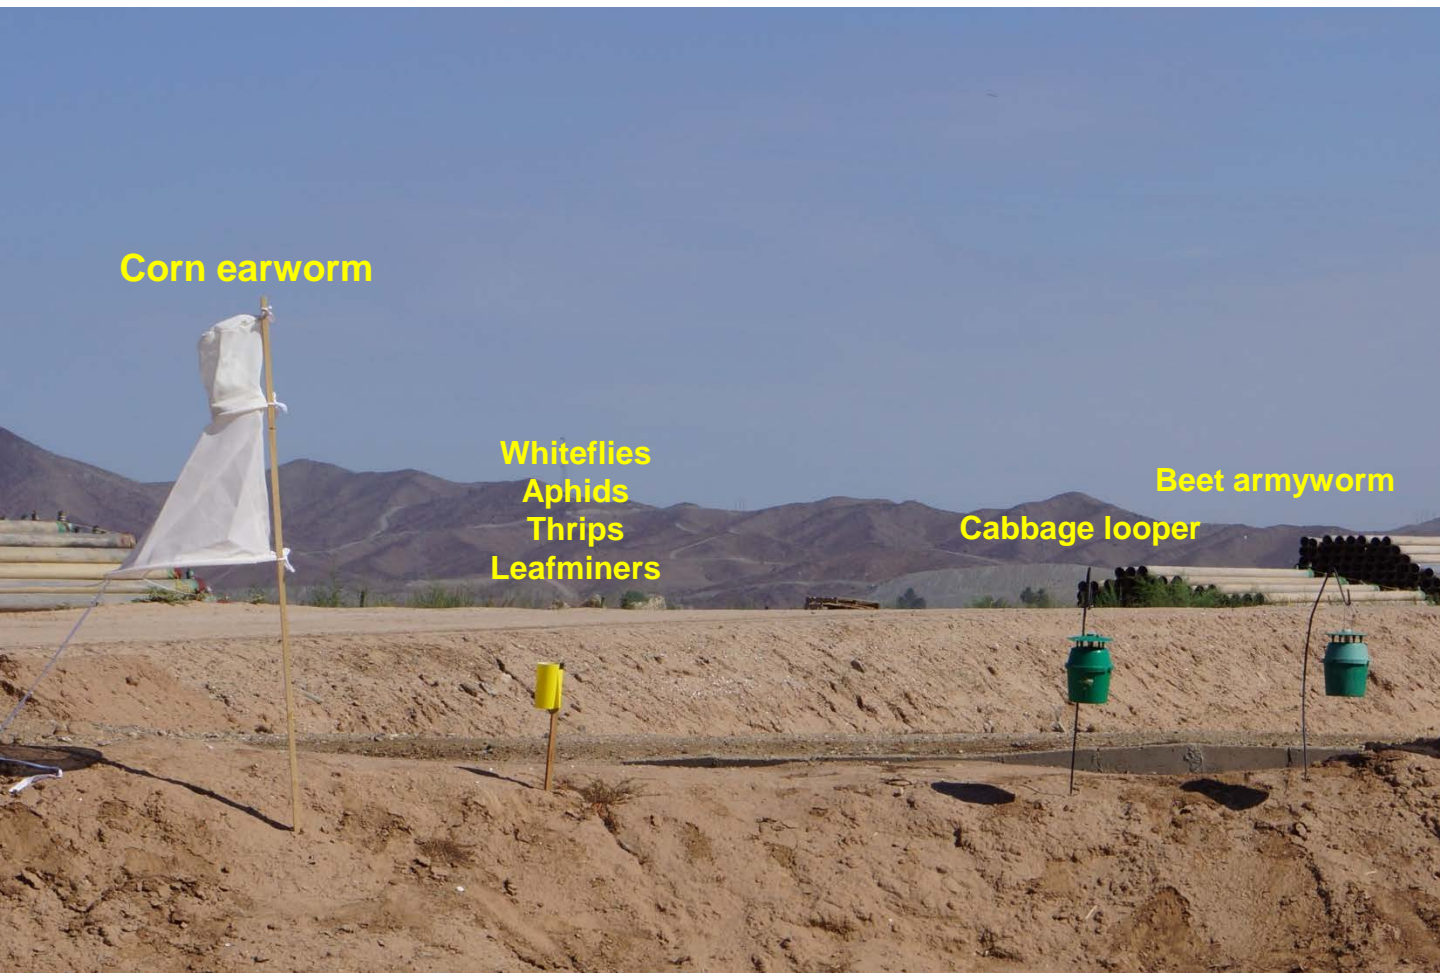

Areawide Insect Trapping Network

The project is designed to measure the activity and movement of adult populations of a number of key pests. The project is being funded by the *Arizona Iceberg Lettuce Research Council*, and will hopefully provide an indication of when pest activity (e.g., corn earworm moth flights) is increasing based on pheromone / sticky trap captures.

The data is not intended to indicate field infestations, as trap data is largely a reflection of adult movement. If nothing else, the data may make PCAs aware of increased pest activity in some areas and encourage intensified scouting in susceptible produce fields.

The pests being monitored include: corn earworm, beet armyworm, cabbage looper using pheromone traps; aphids, thrips, leafminers and whiteflies using yellow sticky traps. Traps are checked weekly and data is available in the bi-weekly Veg IPM updates. If a PCA or grower is interested in weekly counts, those can be made available by contacting us. A total of 15 trapping locations have been established in the following areas (approximate location):

Trap Locations

1	Tacna/Texas Hill	47E and Co. 2 St.
2	Tacna/Roll	38E and Co. 4 St.
3	Roll/Wellton	33E and Co. 7 St.
4	Wellton	27E and Co. 10 St.
5	Dome Valley	21E and Co. 8 St.
6	Dome Valley	17E and Co. 6 St.
7	East Gila Valley	10E and Hwy 95
8	North Gila Valley	Laguna Dam Rd and Co. 3 St
9	South Gila Valley	5E and 24th St.
10	Yuma Valley	Co. 14 and Ave D
11	Yuma Valley	Co. 19 and Ave G
12	Yuma Valley	Co. 22 and Ave I
13	Yuma Valley	Co. 17 and Ave J
14	Yuma Valley	Co. 12 and Ave F
15	Yuma Valley	Co. 8 and Ave E

Area-wide Insect Trapping Network

North Gila Valley