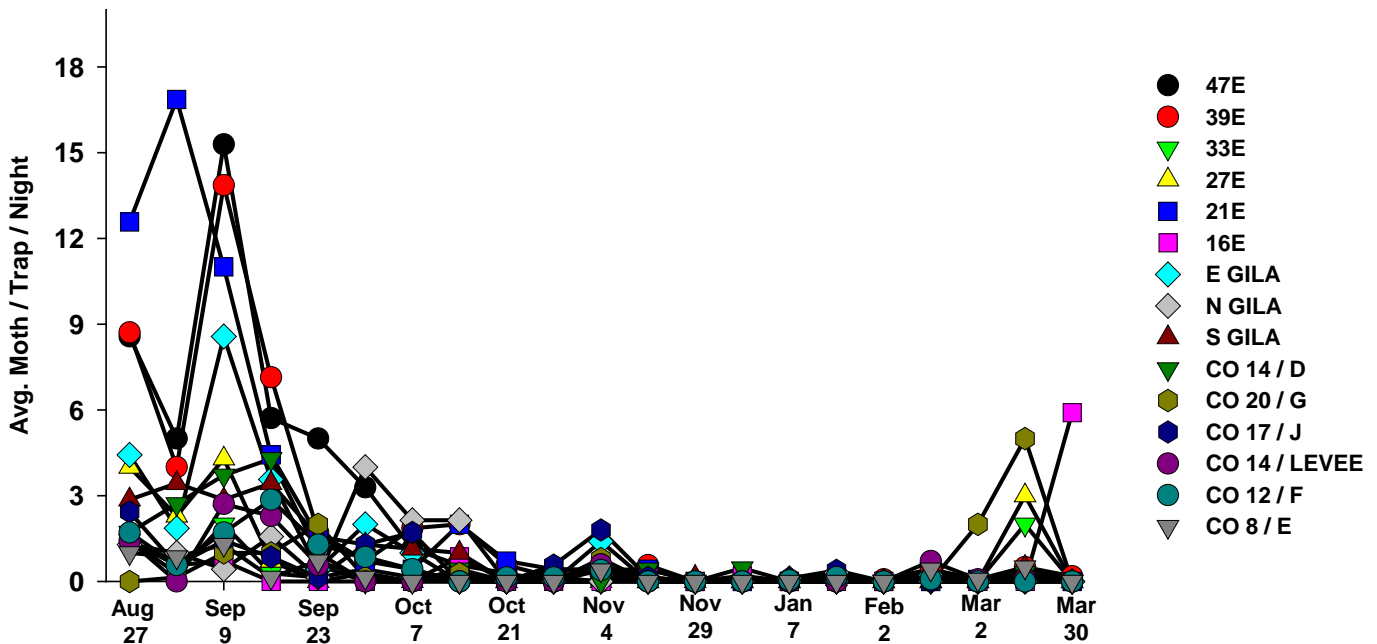

The pests being monitored include: corn earworm, beet armyworm, cabbage looper using pheromone traps; aphids, thrips, leafminers and whiteflies using yellow sticky traps. Traps are checked weekly and data is available in the bi-weekly Veg IPM updates. If a PCA or grower is interested in weekly counts, those can be made available by contacting us. A total of 15 trapping locations have been established in the following areas (approximate location):

Area-wide Insect Trapping Network

North Gila Valley

Corn Earworm

2018-19

Corn Earworm

2017-18

Beet Armyworm

2018-19

Beet Armyworm

2017-18

Cabbage Looper

2018-19

Cabbage Looper

2017-18

Whiteflies

2018-19

Whiteflies

2017-18

Thrips

2018-19

Thrips

2017-18

Aphids

2018-19