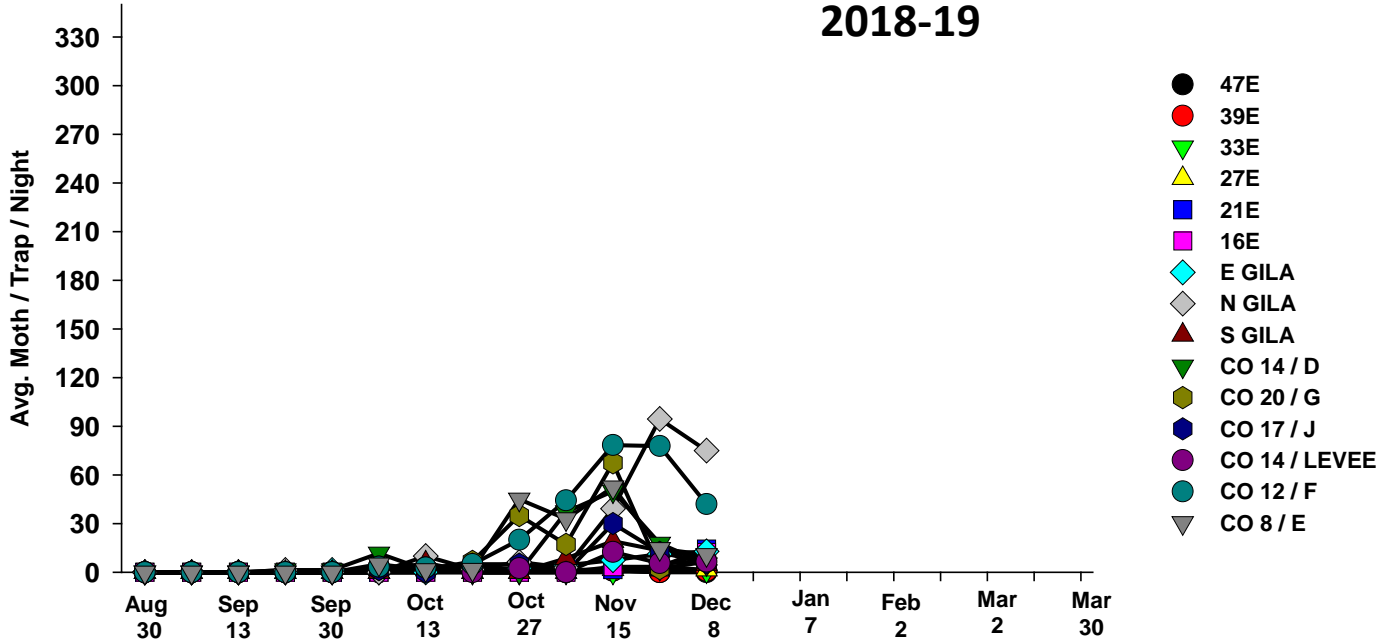

The pests being monitored include: corn earworm, beet armyworm, cabbage looper using pheromone traps; aphids, thrips, leafminers and whiteflies using yellow sticky traps. Traps are checked weekly and data is available in the bi-weekly Veg IPM updates. If a PCA or grower is interested in weekly counts, those can be made available by contacting us. A total of 15 trapping locations have been established in the following areas (approximate location):

Beet Armyworm

2017-18

Cabbage Looper

2018-19

Cabbage Looper

2017-18

Whiteflies

2018-19

Whiteflies

2017-18

Thrips

2018-19

Thrips

2017-18

Aphids

2018-19

Aphids

2017-18

Leafminers

2018-19

Leafminers

2017-18