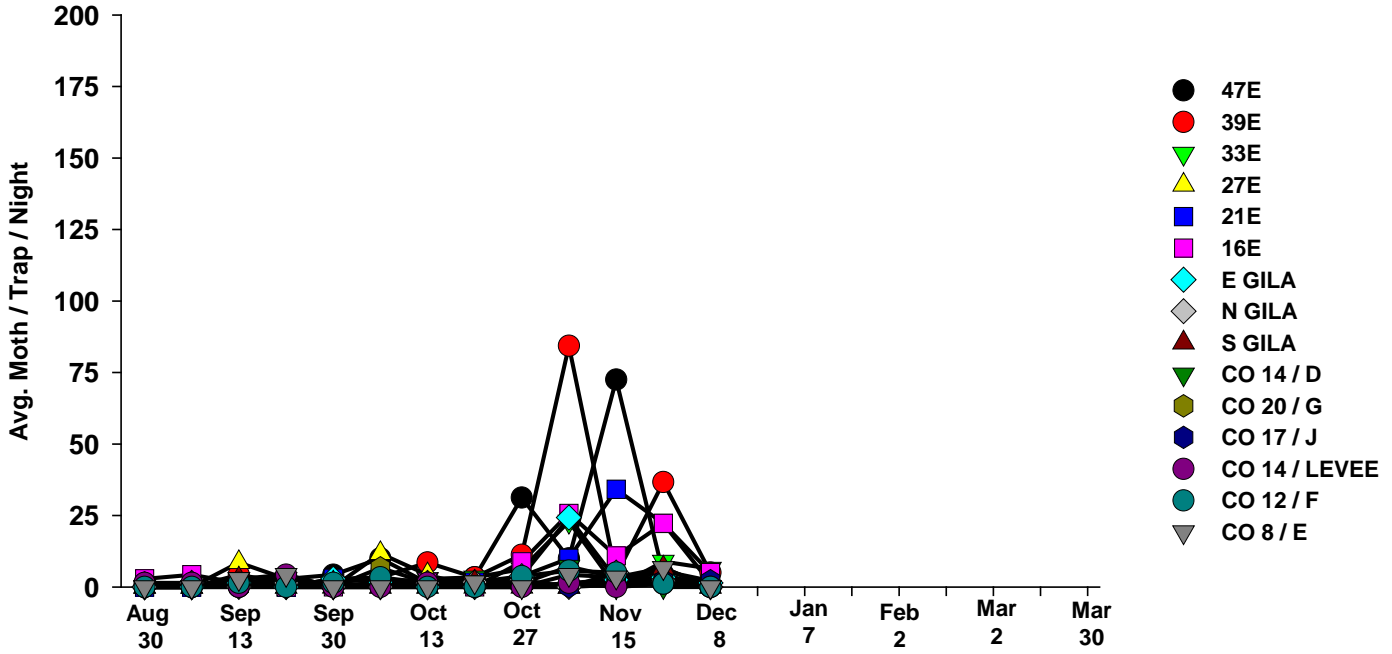

The pests being monitored include: corn earworm, beet armyworm, cabbage looper using pheromone traps; aphids, thrips, leafminers and whiteflies using yellow sticky traps. Traps are checked weekly and data is available in the bi-weekly Veg IPM updates. If a PCA or grower is interested in weekly counts, those can be made available by contacting us. A total of 15 trapping locations have been established in the following areas (approximate location):

Area-wide Insect Trapping Network

North Gila Valley

Corn Earworm

2018-19

Corn Earworm

2017-18

Beet Armyworm

2018-19

Beet Armyworm

2017-18

Cabbage Looper

2018-19

Cabbage Looper

2017-18

Whiteflies

2018-19

Whiteflies

2017-18

Thrips

2018-19

Thrips

2017-18

Aphids

2018-19