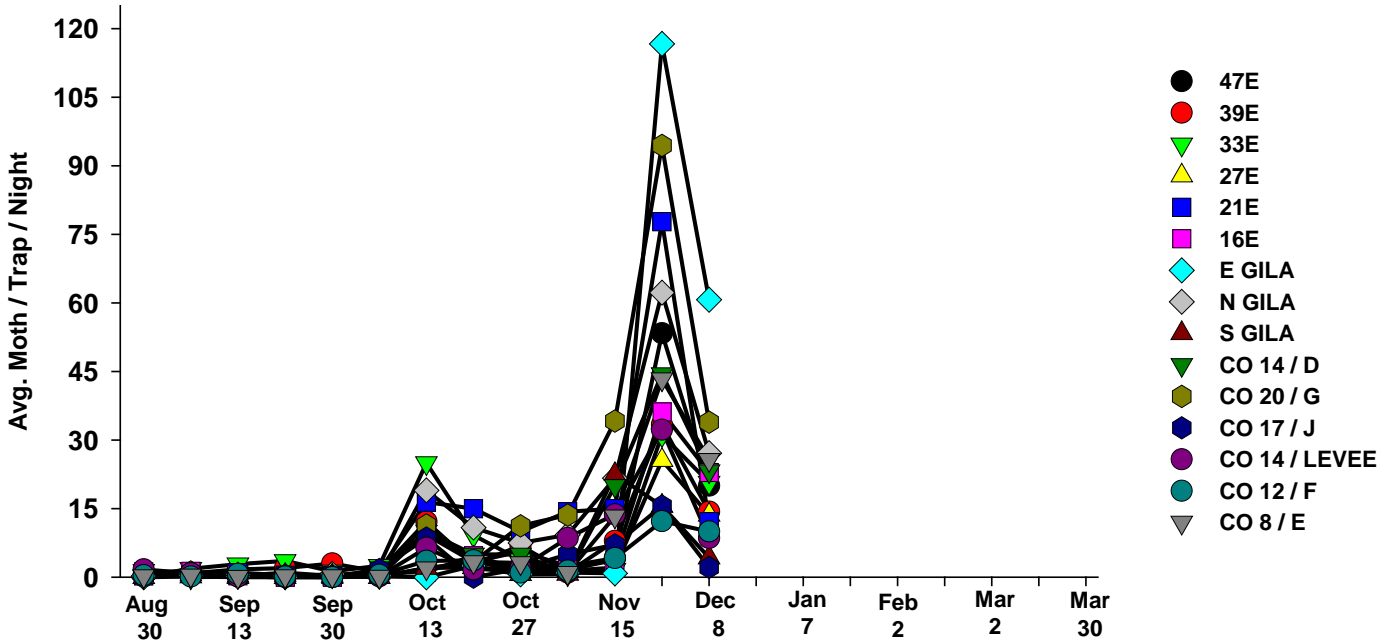

The pests being monitored include: corn earworm, beet armyworm, cabbage looper using pheromone traps; aphids, thrips, leafminers and whiteflies using yellow sticky traps. Traps are checked weekly and data is available in the bi-weekly Veg IPM updates. If a PCA or grower is interested in weekly counts, those can be made available by contacting us. A total of 15 trapping locations have been established in the following areas (approximate location):

Area-wide Insect Trapping Network

North Gila Valley

Corn Earworm

2018-19

Corn Earworm

2017-18

Beet Armyworm

2018-19

Beet Armyworm

2017-18

Cabbage Looper

2018-19

Cabbage Looper

2017-18

Whiteflies

2018-19

Whiteflies

2017-18

Thrips

2018-19

Thrips

2017-18

Aphids

2018-19