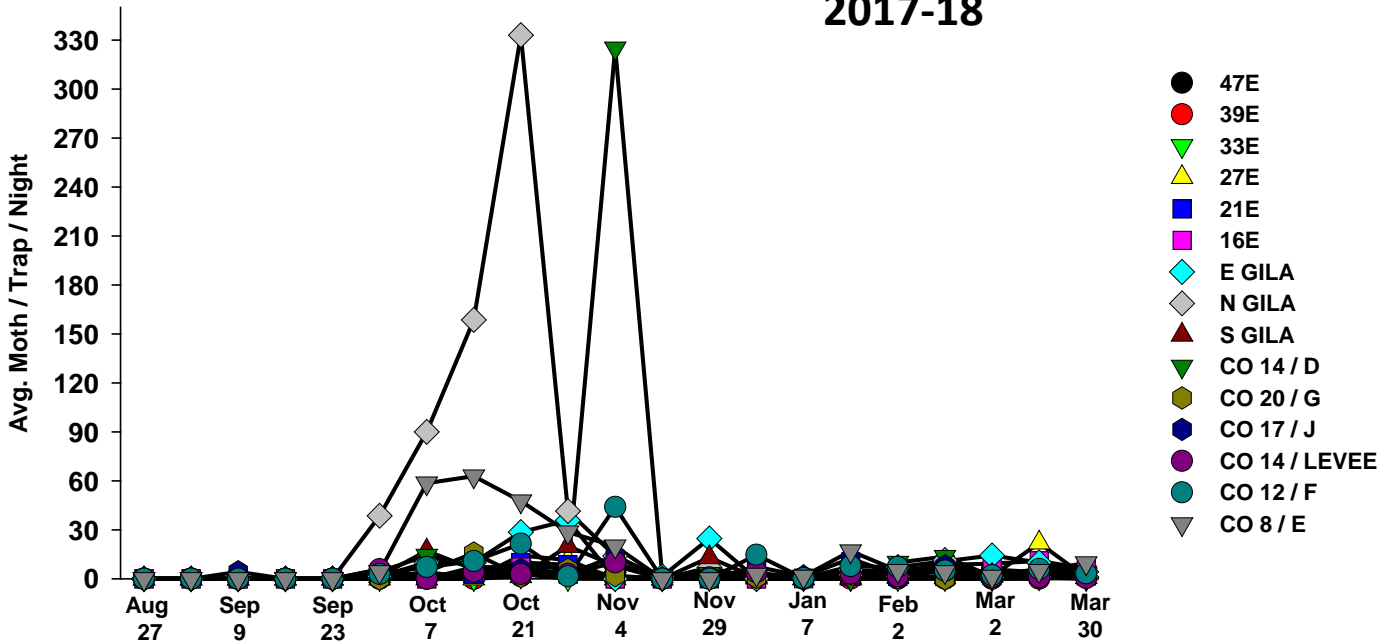

The pests being monitored include: corn earworm, beet armyworm, cabbage looper using pheromone traps; aphids, thrips, leafminers and whiteflies using yellow sticky traps. Traps are checked weekly and data is available in the bi-weekly Veg IPM updates. If a PCA or grower is interested in weekly counts, those can be made available by contacting us. A total of 15 trapping locations have been established in the following areas (approximate location):

Beet Armyworm

2017-18

Cabbage Looper

2018-19

Cabbage Looper

2017-18

Whiteflies

2018-19

Whiteflies

2017-18

Thrips

2018-19

Thrips

2017-18

Aphids

2018-19

Aphids

2017-18

Leafminers

2018-19

Leafminers

2017-18