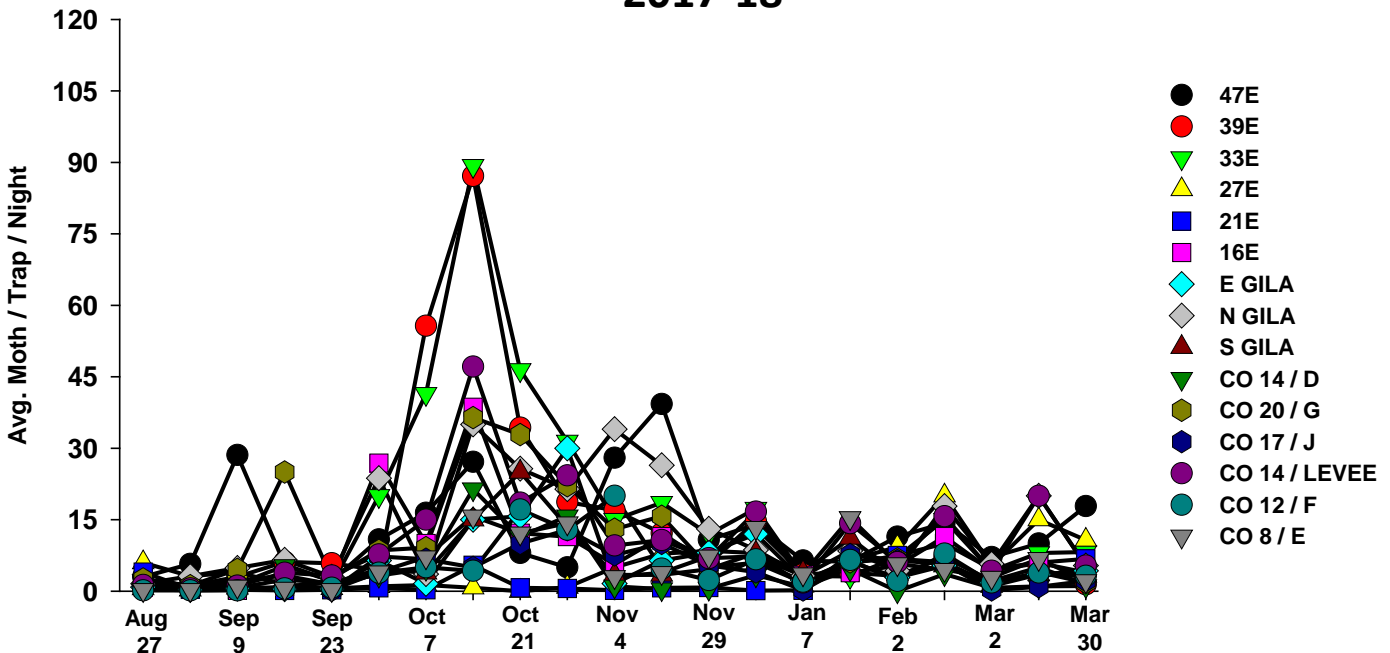

The pests being monitored include: corn earworm, beet armyworm, cabbage looper using pheromone traps; aphids, thrips, leafminers and whiteflies using yellow sticky traps. Traps are checked weekly and data is available in the bi-weekly Veg IPM updates. If a PCA or grower is interested in weekly counts, those can be made available by contacting us. A total of 15 trapping locations have been established in the following areas (approximate location):

Area-wide Insect Trapping Network

North Gila Valley

Corn Earworm

2018-19

Corn Earworm

2017-18

Beet Armyworm

2018-19

Beet Armyworm

2017-18

Cabbage Looper

2018-19

Cabbage Looper

2017-18

Whiteflies

2018-19

Whiteflies

2017-18

Thrips

2018-19

Thrips

2017-18

Aphids

2018-19