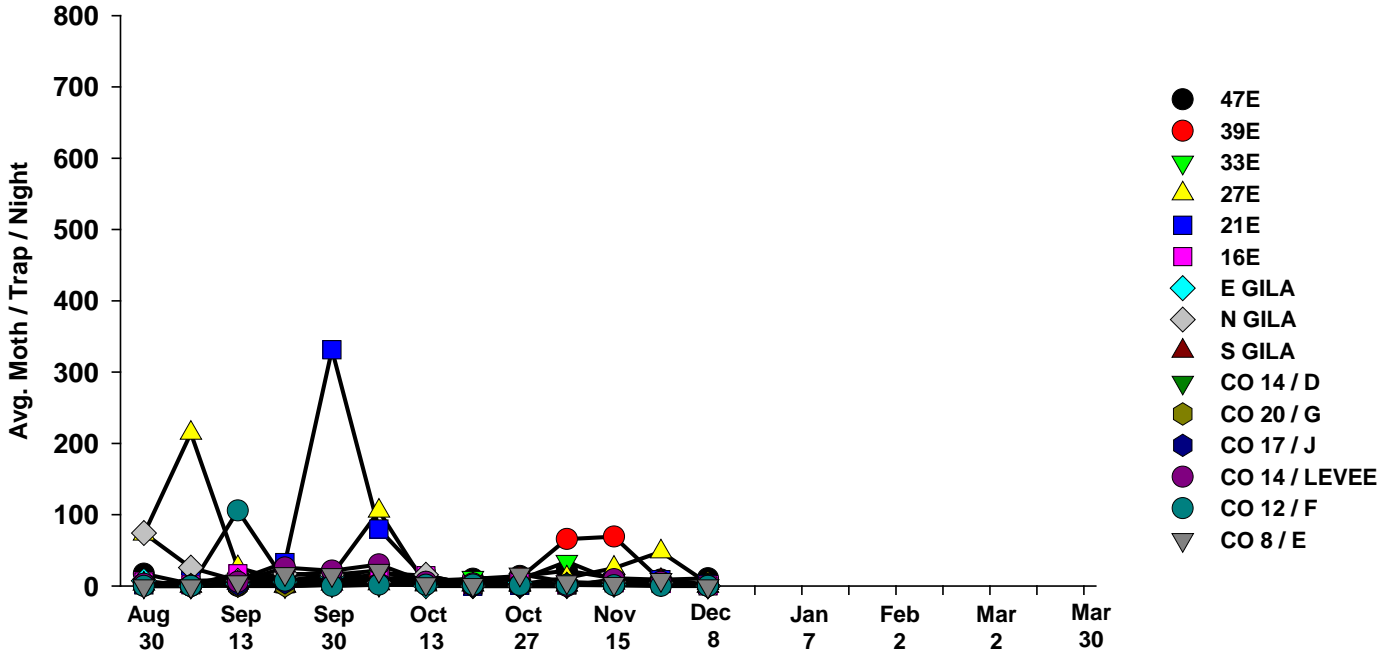

The pests being monitored include: corn earworm, beet armyworm, cabbage looper using pheromone traps; aphids, thrips, leafminers and whiteflies using yellow sticky traps. Traps are checked weekly and data is available in the bi-weekly Veg IPM updates. If a PCA or grower is interested in weekly counts, those can be made available by contacting us. A total of 15 trapping locations have been established in the following areas (approximate location):

Area-wide Insect Trapping Network

North Gila Valley

Corn Earworm

2018-19

Corn Earworm

2017-18

Beet Armyworm

2018-19

Beet Armyworm

2017-18

Cabbage Looper

2018-19

Cabbage Looper

2017-18

Whiteflies

2018-19

Whiteflies

2017-18

Thrips

2018-19

Thrips

2017-18

Aphids

2018-19